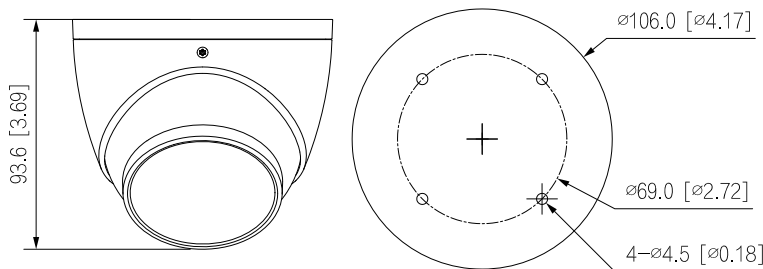

Application

	Junction Box	Wall Mount	
VSBKTA139		VSBKTB204W	VSBKTA106 + VSBKTB305W
	Ceiling Mount	Pole Mount	
VSBKTA106 + VSBKTB220C		VSBKTA139 + VSBKTA152E	VSBKTB204W + VSBKTA152E

Your local VIP Vision™ IP solutions professional: