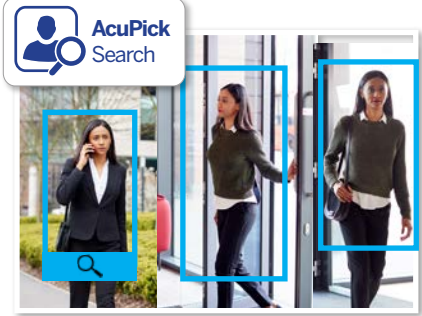

Intelligent people & vehicle search