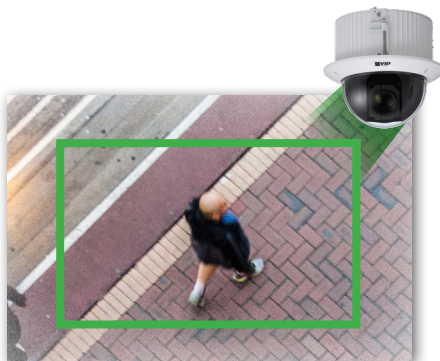

Starlight
Camera

Face
Capture

AI People
& **Vehicle**
Detection

High mobility PTZ solution

Pro AI PTZ Series: 32x Optical Zoom Recessed speed dome available in 2.0MP

This ceiling-recessed mount network PTZ dome delivers lightning fast PTZ mobility, up to 32x optical zoom and auto-tracking, all in a vandal resistant body. Experience AI face detection & AI Perimeter Protection technology, providing meaningful video event notifications in real-time. Ideal for indoor, time critical applications such as in banks, retail, in gaming and more.

- Stream footage at FHD (1920x1080)/50fps
- Super responsive 500°/second pan and tilt speed
- True WDR (120dB) and colour low light at 0.005lx
- MicroSD slot for recording at the edge up to 256GB
- Endless 360° panning and 0° ~ 90° tilt adjustable
- Face detection & intelligent video analytic functions
- Auto-tracking, alarm I/O and audio I/O support
- IK10 vandal rated recessed ceiling mount housing