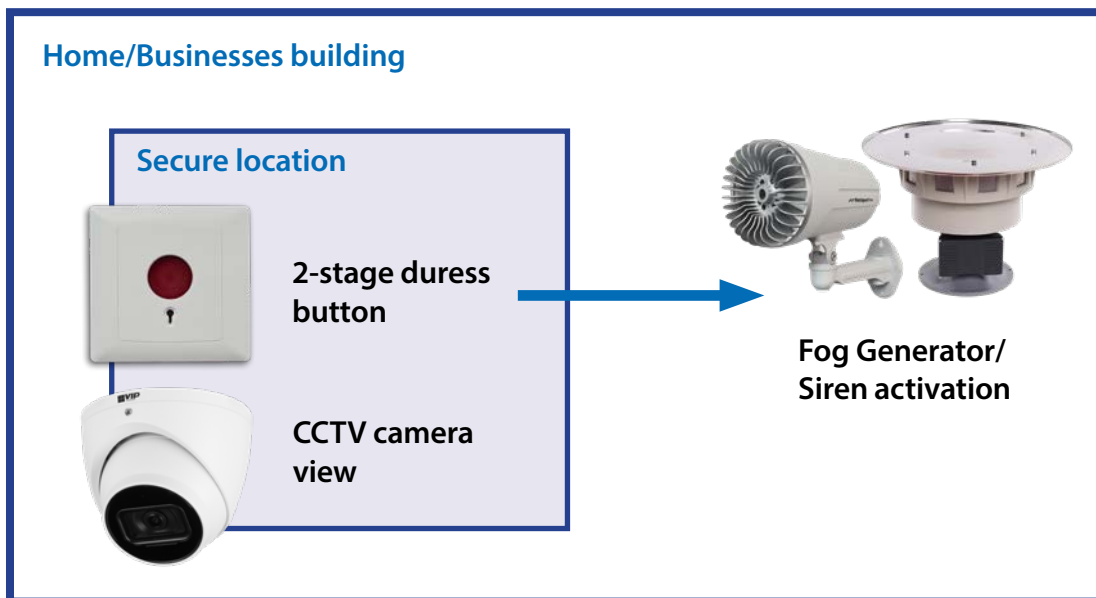

Application Diagram

Your local Watchguard™ IP surveillance professional: