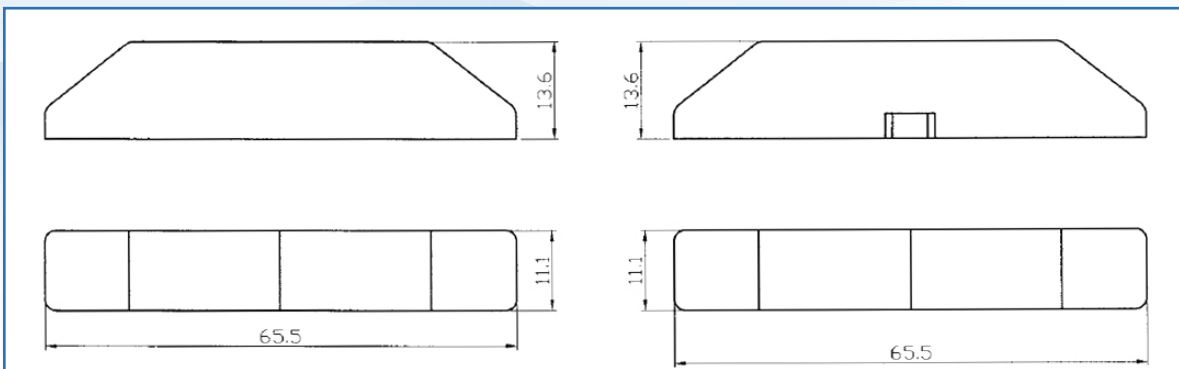

You deserve to feel safe, secure & protected™

Indoor Hardwired Reed Switch

Model: RSW-P1

Product Specifications

- White indoor magnetic contact switch
- Magnet-sensor gap distance up to 19mm
- Normally Closed (when magnet away from reed switch)
- 3W maximum contact rating (up to 30V, 0.2A)
- Wire range: 20~24AWG, $\varnothing 0.81\sim 0.51\text{mm}$
- Surface mount, plastic construction
- Available in white (RSW-P1), grey (RSW-P1G) or brown (RSW-P1B)
- Dimensions: 65.5 x 13.6 x 11.1mm

Product Dimensions

Your local Watchguard™ security professional: