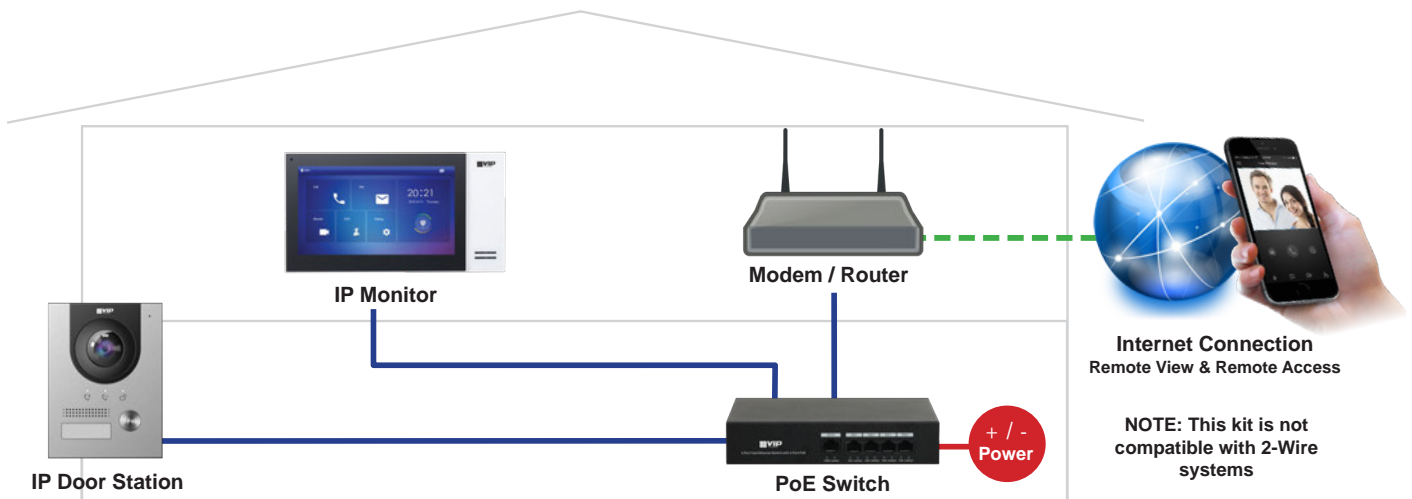

Model	IP Door Station
Product Image	
Operation	
Main Processor	Embedded Processor
Camera System	2.0 Megapixel CMOS fisheye camera with 2.0mm lens (FoV: 140°H)
Low-Light Application	Auto IR & WDR (120dB)
Tamper Detection	Yes
Input / Output	1 x Alarm Input / 1 x Alarm Output / 1 x RS485 / 1 x Exit Button / 1 x Door Station Detection / 1 x Lock Control
Audio	Omni-directional Microphone & Built-in Speaker for 2-way Talk
Internal Storage	MicroSD (Up to 64GB)
General	
Protection	IK07 Vandal Protection / IP65 Ingress Protection
Construction	Aluminium
Installation Kit	Surface box (included) / Flush box (not included)
Power Input	12VDC, PoE (802.3af)
Power Consumption	<12W
Operating Conditions	-30°C ~ +60°C / ≤90% RH
Weight / Dimensions	0.35kg / 130 x 96 x 29mm

Model	IP Monitor
Product Image	
Operation	
Main Processor	Embedded Processor
Display Size	7" Colour TFT LCD (1024 x 600) Captive Touchscreen
Audio	Omni-directional Microphone & Built-in Speaker for 2-way Talk
Input / Output	6 x Alarm Input / 1 x Alarm Output / 1 x RS485
Internal Storage	MicroSD (Up to 64GB)
Ethernet/ Network	10M/100Mbps adaptive / TCP/IP
General	
Protection	Indoors only
Construction	PC + ABS
Installation	Surface mount
Power Input	12VDC, PoE (802.3af)
Power Consumption	Standby: <4W / Operation: <6W
Operating Conditions	-10°C ~ +5°C / ≤90% RH
Weight / Dimensions	0.38kg / 189 x 130 x 27mm

Residential G-P Series Kit | Diagram

Residential G-P Series Kit | Contents

Your local VIP Vision™ professional: