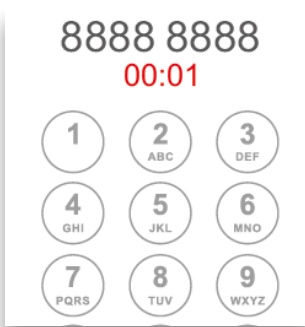

Control via SMS or phone call

Add phone numbers to control the system. Store 3 numbers for SMS control, 5 for phone call control & 2 for CMS.