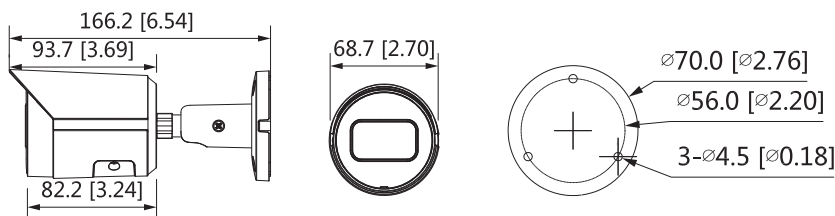

Application

Junction Box		Pole Mount
VSBKTA130E	VSBKTA134	VSBKTA130E + VSBKTA152E
Pole Mount	Corner Mount	
VSBKTA134 + VSBKTA15E	VSBKTA130E + VSBKTA151	VSBKTA134 + VSBKTA151

Your local Watchguard™ professional: