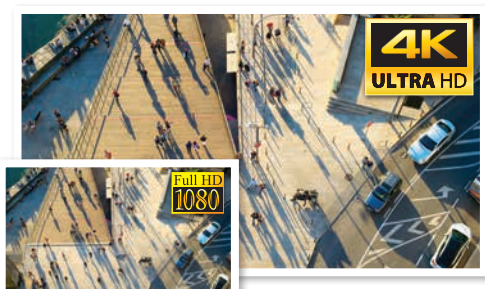

Every application sorted.

Professional Series: Motorised lens domes available in 4.0MP & 8.0MP

The versatile dome camera that can fit any application. Each dome in this series features an array of tools to perform in just about any environment, with a vandal & weather rated housing, infrared, remote zoom control & more.

- Stream up to Ultra HD 8.0MP (3840 x 2160) at 25fps
- H.265 encoding for efficient storage & streaming
- Up to 40m infrared range; true day/night (auto ICR)
- Tripwire and intrusion intelligent video analytics
- Excellent low light colour performance
- Easy field of view adjustment with motorised lens
- Back/highlight compensation & true WDR (120dB)
- MicroSD slot for recording at the edge up to 256GB
- IP67/IK10 weather/vandal rated dome housing
- Audio & alarm input/output (*4.0MP model only*)