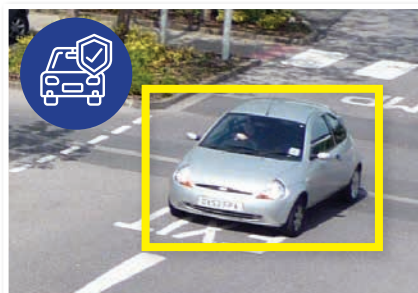

Smart Perimeter Protection