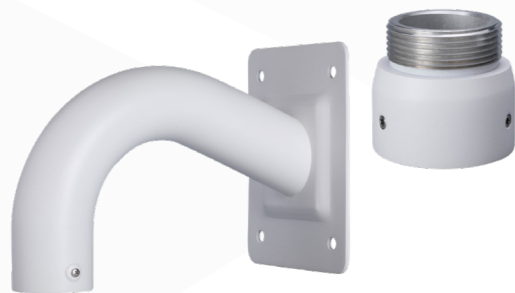

Ultimate Motorised Lens PTZ Dome

Included Brackets

VSBKTA110 (adapter) + VSBKTB300S (right angle bracket)

Wall Mount	Pole Mount	
Right Angle Bracket - Junction Box	Pole Mount - Right Angle Bracket	Pole Mount - Ceiling Extension
VSBKTA120 / VSBKTA140 (junction box) + VSBKTB300S (right angle bracket) + VSBKTA110 (adapter)	VSBKTA150 (3 clamp bracket) + VSBKTB300S (right angle bracket) + VSBKTA110 (adapter)	VSBKTA150 (3 clamp bracket) + VSBKTB300C (ceiling pole) + VSBKTA110 (adapter) (Extensible: VSBKTA112/113)
Ceiling Mount	Corner Mount	Parapet Mount
Ceiling Extension	Corner Mount	Parapet Mount
VSBKTA110 (adapter) + VSBKTB300C (ceiling pole) (Extensible: VSBKTA112/113)	VSBKTB300S (right angle bracket) + VSBKTA110(adapter) + VSBKTA151 (corner mount)	VSBKTB303S (parapet mount) + VSBKTA110 (adapter)