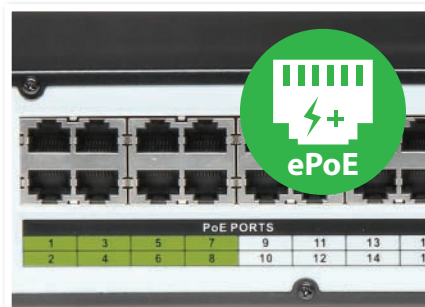

Extended PoE Compatibility