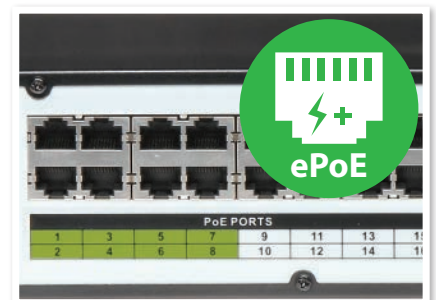

Extended PoE Compatibility