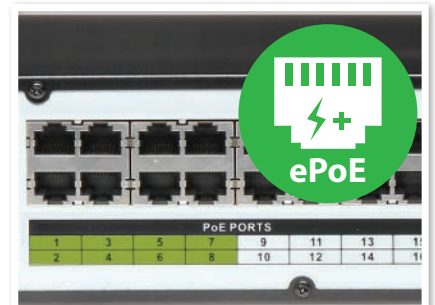

Extended PoE Compatibility