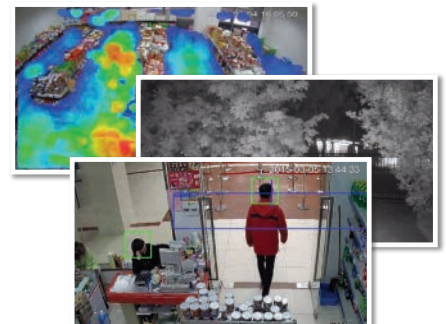

Extensive Intelligent Functions