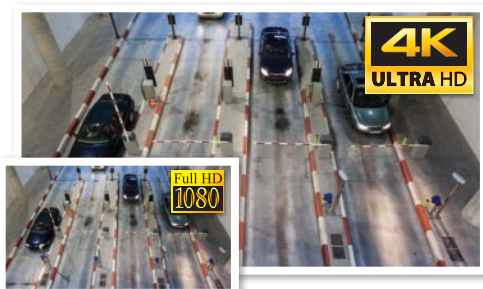

- Stream up to Ultra HD (3840 x 2160) at 25fps
- H.265 encoding for efficient storage & streaming
- Long 60m infrared range; true day/night (auto ICR)
- MicroSD slot for recording at the edge up to 128GB
- Tripwire and intrusion video analytics (8.0MP only)
- Easy field of view adjustment with motorised lens
- Back/highlight compensation & true WDR (120dB)
- 3D digital noise reduction & auto white balance
- IP67 weather rated housing for outdoor use
- ONVIF, PSIA and CGI compliance